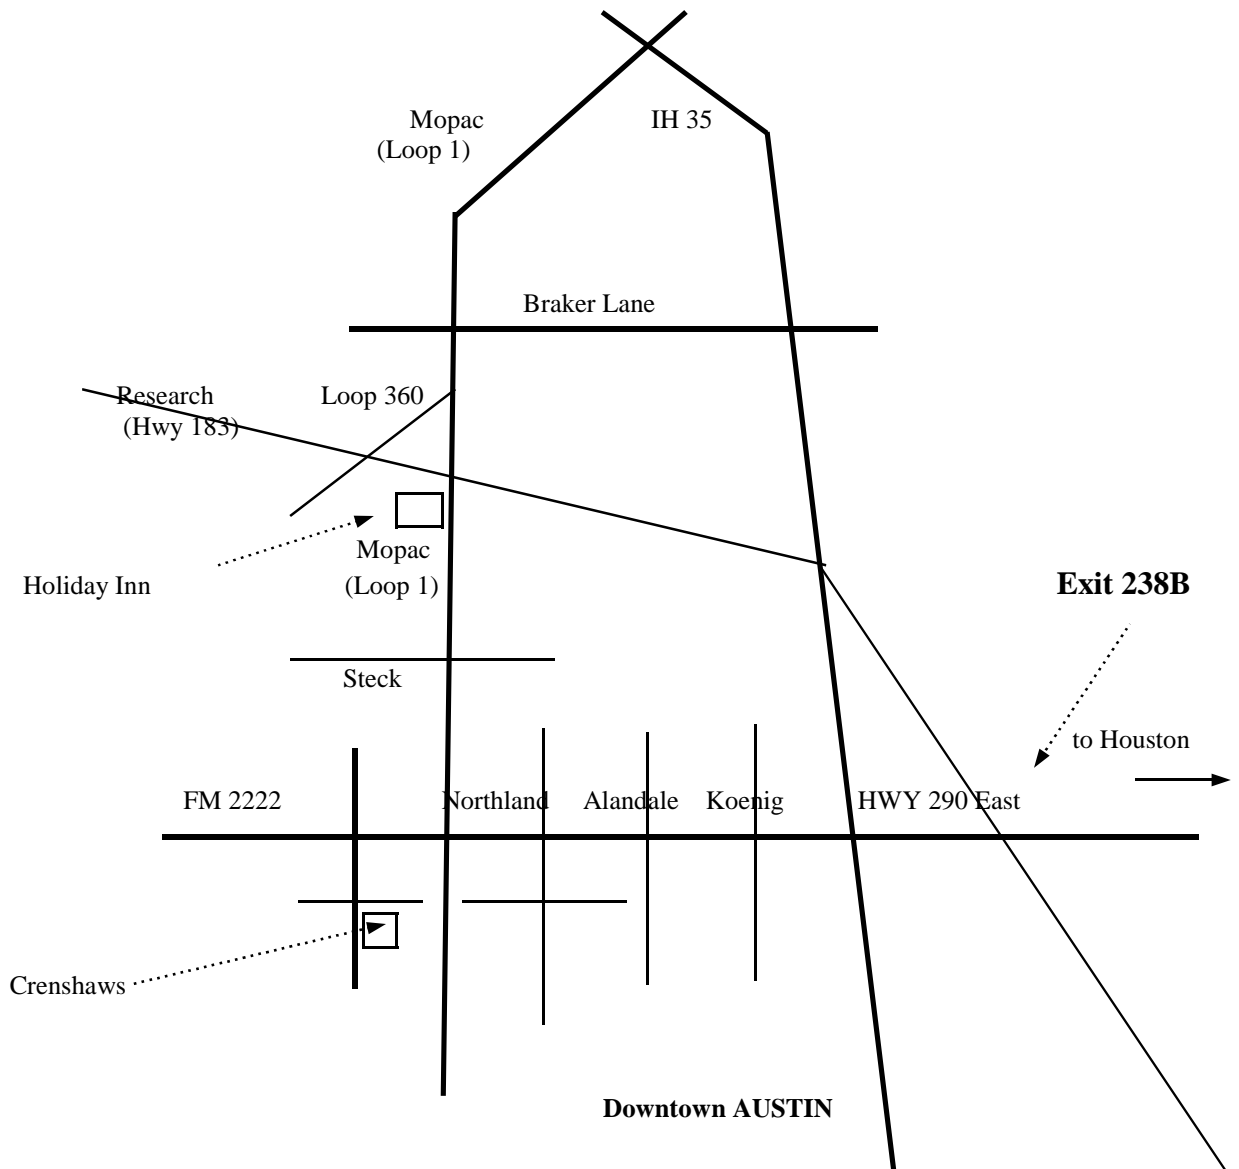

Map to Crenshaw Athletic Club

To Crenshaws:

Take Exit **238B** off of Interstate 35 in north Austin. **Do not take the Hwy 290 East Flyover & do not go towards Houston!** Go down to the light and go west (Left if you were going north, right if you are going south on I35) It immediately becomes Koenig Lane. Follow this road for about 3 miles. It becomes Allandale, then Northland and then FM 2222. Just after it runs under Mopac (loop 1), the next street is Balcones. Turn left on Balcones and follow it past the Randalls Super Market to the next stop light. You are now at Balcones at Hancock. Crenshaws is behind the small strip shopping center on your left.

From San Antonio:

North on I35 through Austin
 Exit HWY 183 North (Research)
 Exit Loop 360 (Cap of Tx Hwy)
 Go Left and cross over Hwy 183 N
 Turn left on frontage road - Get in Right Lane
 Take immediate right on Tallwood Road
 Right on Business Park Road
 Holiday Inn is on your right

From Houston: (Via Hwy 290)

West on Hwy 290 from Houston
 Exit 183 north (Research)
 Exit Loop 360 (Cap of Tx Hwy)
 Go Left and cross over Hwy 183 N
 Turn left on frontage road - Get in Right Lane
 Take immediate right on Tallwood Road
 Right on Business Park Road
 Holiday Inn is on your right

***** There is an exit in South Austin for Hwy 290 West. DO NOT TAKE THIS EXIT. Go further north.**