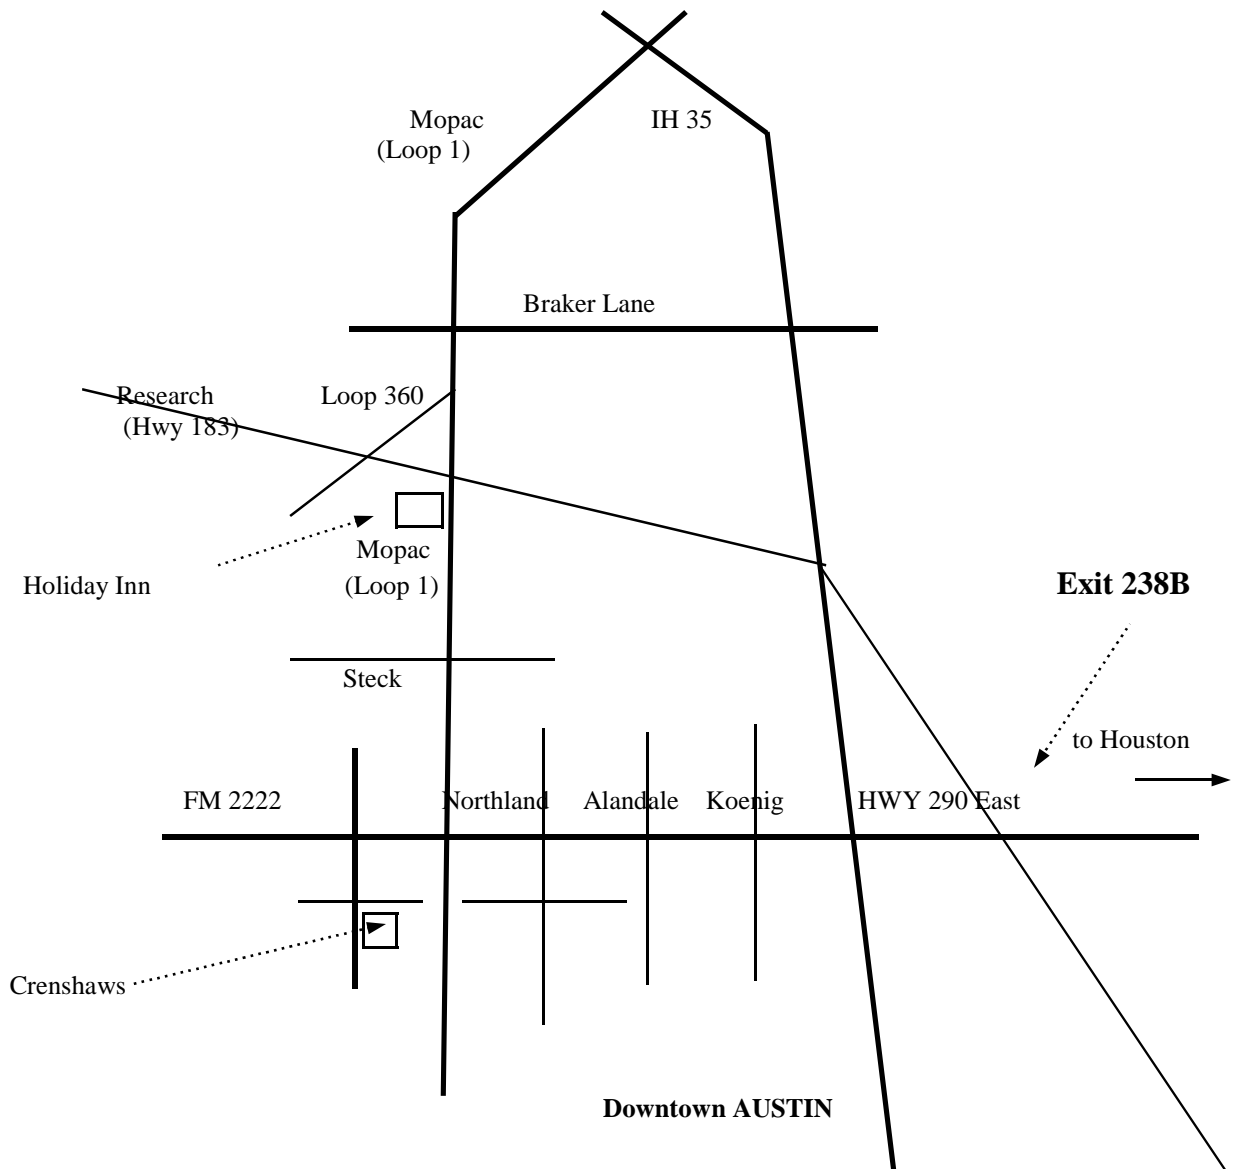

Map to Crenshaw Athletic Club

To Crenshaws:

Take Exit **238B** off of Interstate 35 in north Austin. **Do not take the Hwy 290 East Flyover & do not go towards Houston!** Go down to the light and go west (Left if you were going north, right if you are going south on I35) It immediately becomes Koenig Lane. Follow this road for about 3 miles. It becomes Allandale, then Northland and then FM 2222. Just after it runs under Mopac (loop 1), the next street is Balcones. Turn left on Balcones and follow it past the Randalls Super Market to the next stop light. You are now at Balcones at Hancock. Crenshaws is behind the small strip shopping center on your left.

From San Antonio:
 North on I35 through Austin
 Exit HWY 183 North (Reaearch)
 Exit Loop 360 (Cap of Tx Hwy)
 Go Left and cross over Hwy 183 N
 Turn left on frontage road - Get in Right Lane
 Take immediate right on Tallwood Road
 Right on Business Park Road
 Holiday Inn is on your right

From Houston: (Via Hwy 290)
 West on Hwy 290 from Houston
 Exit 183 north (Research)
 Exit Loop 360 (Cap of Tx Hwy)
 Go Left and cross over Hwy 183 N
 Turn left on frontage road - Get in Right Lane
 Take immediate right on Tallwood Road
 Right on Business Park Road
 Holiday Inn is on your right

***** There is an exit in South Austin for Hwy 290 West. DO NOT TAKE THIS EXIT. Go further north.**